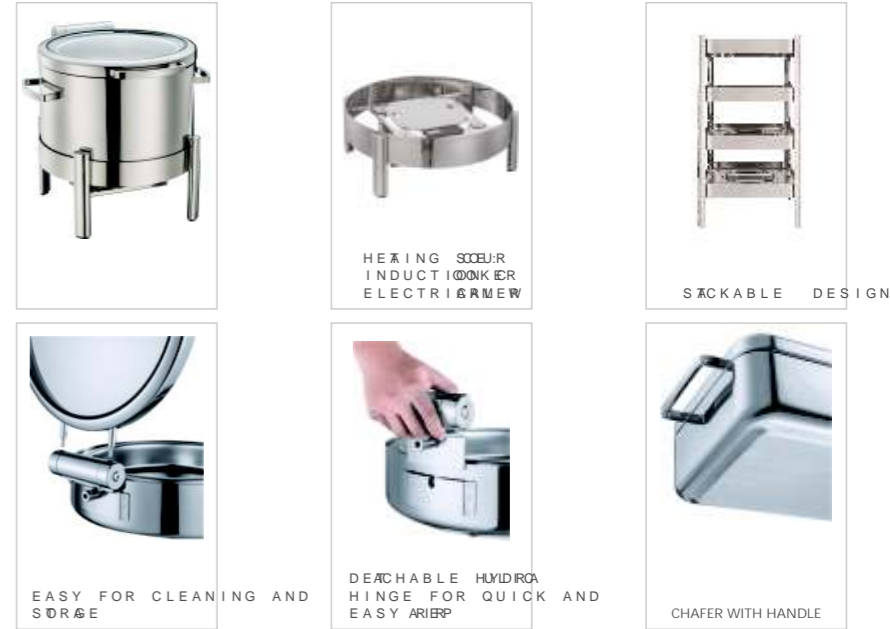

NEW

CHAFING DISH 11L 80E SERIES

304 STAINLESS STEEL
ALL OF THE CHAFING DISH CAN PLATED PVD(ROSE GOLD/GOLD COLOUR)

HEATING SOURCE INDUCTION OR ELECTRIC
STACKABLE DESIGN
EASY FOR CLEANING AND STORAGE
DEATCHABLE HYDRIC HINGE FOR QUICK AND EASY ASSEMBLY
CHAFER WITH HANDLE